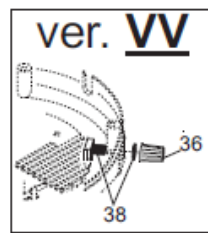

24A 240 V. - (rif. 24A-22-10-08-68)  
24B 110V./60Hz

**APOLLO LEVA - until 2014.12**

	REF	ART	COD	Q
	02	REAMER, APOLLO 	IB4000720	1
	04B	PLASTIC BOWL FOR APOLLO ECO	IB4070710	1
	04A	S/STEEL BOWL HIGHER_ APOLLO	IB2260705	1
	05	CILINDRO COMPENSAZ. PIGNA PLL	IB4000721	5
	06 CR	CHROME BODY _ APOLLO	IB4080700	1
	06 NR	CAMPANA NERA PLL	IB4070700	1
	06 NA	WHITE BODY _ APOLLO	IB4000700	1
	06 RS	RED COLOUR BODY	IB4030700	1
	08	HEXAGONAL DRIVE SHAFT	IB9866025	1
	10	GASKET FOR APOLLO 	IB4180700	1
	12	UPPER FLANGE	IB2420700	1
	16	LOWER FLANGE	IB2420710	1
	18	FLANGE PIN	IB2080710	1
	20	OUTER S/STEEL SEEGER 08	IB77SE08	20
	22	BALL BEARING _ APOLLO	IB7300700	1
	24B	MOTOR 110V 60HZ APOLLO	IB9865137	1
	24A	MOTOR 230/50/1 FOR APOLLO	IB9865132	1
	26	ON/OFF SWITCH _ SIRIO/APOLLO 	IB5800100	5
	28	STRAIN RELIEF PA 228	IB5900700	5
	30	STRAIN RELIEF PVC DIA 7	IB5890700	10
	32A	TERMINAL BLOCK 3 POLES 27	19410822	5
	32B	TERMINAL BLOCK	IB5906410	1
	34B	US POWER CORD	IB5503008	1
	34A	SHUKO CORD	IB5503000	1