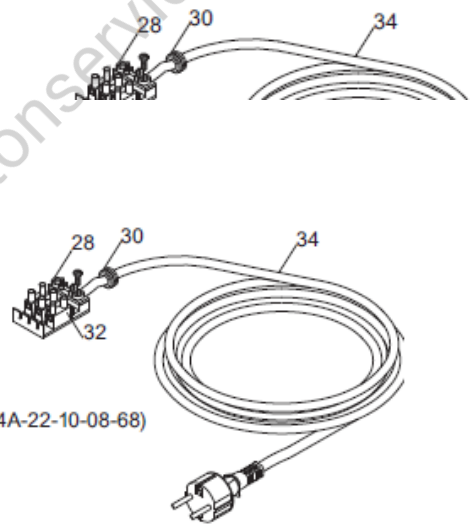

24A 240 V. - (rif. 24A-22-10-08-68)  
24B 110V./60Hz

**APOLLO LEVA - until 2014.12**

	REF	ART	COD	Q
	02	REAMER, APOLLO 	IB4000720	1
	04B	PLASTIC BOWL FOR APOLLO ECO	IB4070710	1
	04A	S/STEEL BOWL HIGHER_ APOLLO	IB2260705	1
	05	CILINDRO COMPENSAZ. PIGNA PLL	IB4000721	5
	06 CR	CHROME BODY _ APOLLO	IB4080700	1
	06 NR	CAMPANA NERA PLL	IB4070700	1
	06 NA	WHITE BODY _ APOLLO	IB4000700	1
	06 RS	RED COLOUR BODY	IB4030700	1
	08	HEXAGONAL DRIVE SHAFT	IB9866025	1
	10	GASKET FOR APOLLO 	IB4180700	1
	12	UPPER FLANGE	IB2420700	1
	16	LOWER FLANGE	IB2420710	1
	18	FLANGE PIN	IB2080710	1
	20	OUTER S/STEEL SEEGER 08	IB77SE08	20
	22	BALL BEARING _ APOLLO	IB7300700	1
	24B	MOTOR 110V 60HZ APOLLO	IB9865137	1
	24A	MOTOR 230/50/1 FOR APOLLO	IB9865132	1
	26	ON/OFF SWITCH _ SIRIO/APOLLO 	IB5800100	5
	28	STRAIN RELIEF PA 228	IB5900700	5
	30	STRAIN RELIEF PVC DIA 7	IB5890700	10
	32A	TERMINAL BLOCK 3 POLES 27	19410822	5
	32B	TERMINAL BLOCK	IB5906410	1
	34B	US POWER CORD	IB5503008	1
	34A	SHUKO CORD	IB5503000	1